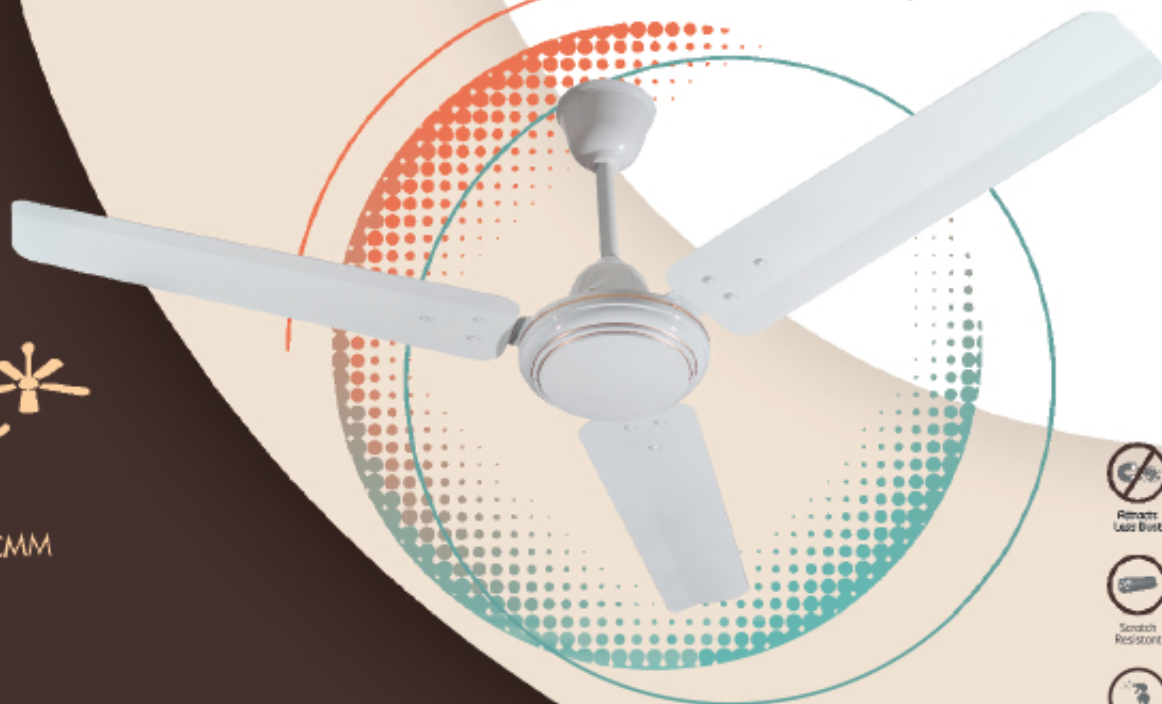

Kalpree™

Swift

Sweep(mm) : 1200  
Air delivery : 230 CMM  
RPM : 320

Lacquer coating provides longer life  
Tangential blades for better aesthetics  
Wide blades for high air delivery  
Full copper motor & ribbed aluminium  
blades for durability

Pearl Metallic  
White Chrome

Metallic  
Ivory Gold

Roure Blue  
Silver

Burgundy  
Silver

Remote  
Less Best

Scratch  
Resistant

Easy To  
Clean

Looks New  
All The Time